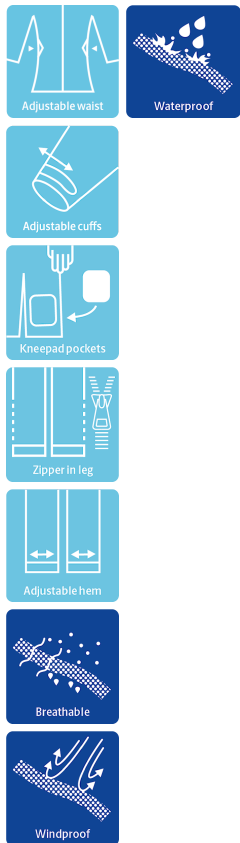

ALLROUND WINTER

WOMAN COVERALL IN POLYESTER QUALITY

LR3033

Breathable, waterproof and taped seams

Waterproof: ≥ 13.000 MM
Breathability: 6.000g/m²/24h

Colours and sizes

13 Purple / 07 Black XXS - 3XL

Care instructions

Do not use any softeners
Do not use bleach
Wash with similar colours
Ensure the zipper is fastened
Dry inside out

GB

Womens Winter Coverall in strong quality

100% Polyester with TPU Membrane, 200 g/m²
Lining: 100% Polyester with 140 g/m² PES padding

- Wintercoverall shaped for women
- Fixed hood with elastic drawstring
- Hidden two-way zipper with velcro closure
- Knitted storm cuffs in sleeves
- Adjustable and elasticated sleeves with velcro
- Elasticated adjustments at waist
- Underarm zipper for ventilation
- Detachable inside braces
- Belt straps and belt
- Hidden chest pocket with zipper
- Two side pockets with zipper
- One inside chest pocket
- Pocket on thigh with zipper
- Reinforcement on the back and knees
- Double kneepad pockets
- Hidden two-way zipper on the side of the legs
- Velcro adjustments at ankles
- Reflective details