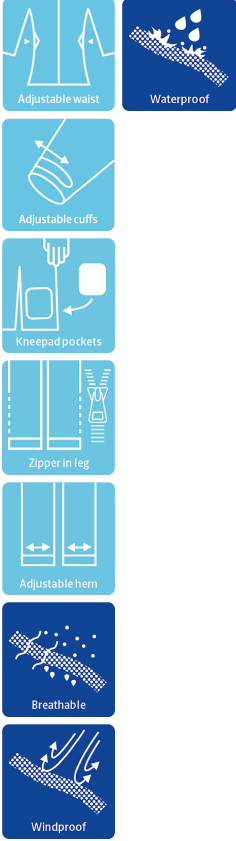

ALLROUND WINTER COVERALL IN POLYESTER QUALITY

LR4033

Breathable, waterproof and taped seams

Waterproof: ≥ 13.000 MM
Breathability: 6.000g/m²/24h

Colours and sizes

14 Olive / 07 Black XXS - 5XL

Care instructions

Do not use any softeners
Do not use bleach
Wash with similar colours
Ensure the zipper is fastened
Dry inside out

GB

Winter Coverall in strong quality

100% Polyester with TPU Membrane, 200 g/m²
Lining: 100% Polyester with 140 g/m² PES padding

- Detachable hood with zipper and elastic drawstring
- Hidden two-way zipper with velcro closure
- Knitted storm cuffs in sleeves
- Adjustable and elasticated sleeves with velcro
- Elasticated adjustments at waist
- Underarm zipper for ventilation
- Detachable inside braces
- Belt straps and belt
- Hidden chest pocket with zipper
- Two side pockets with zipper
- One inside chest pocket
- Pocket on thigh with zipper
- Reinforcement on the back and knees
- Double kneepad pockets
- Hidden two-way zipper on the side of the legs
- Velcro adjustments at ankles
- Reflective details