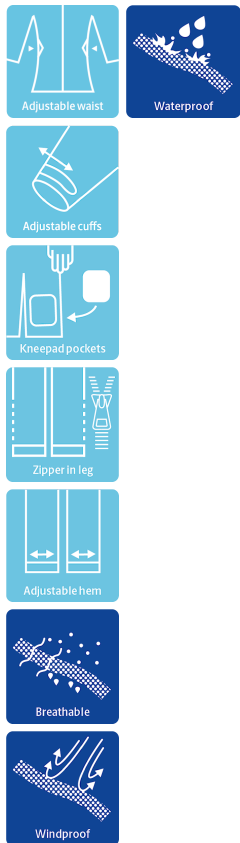

ALLROUND WINTER COVERALL IN POLYESTER QUALITY

LR4033

Breathable, waterproof and taped seams

Waterproof: ≥ 13.000 MM
Breathability: 6.000g/m²/24h

Colours and sizes

14 Olive / 07 Black XXS - 5XL

Care instructions

Do not use any softeners
Do not use bleach
Wash with similar colours
Ensure the zipper is fastened
Dry inside out

GB

Winter Coverall in strong quality

100% Polyester with TPU Membrane, 200 g/m²
Lining: 100% Polyester with 140 g/m² PES padding

- Detachable hood with zipper and elastic drawstring
- Hidden two-way zipper with velcro closure
- Knitted storm cuffs in sleeves
- Adjustable and elasticated sleeves with velcro
- Elasticated adjustments at waist
- Underarm zipper for ventilation
- Detachable inside braces
- Belt straps and belt
- Hidden chest pocket with zipper
- Two side pockets with zipper
- One inside chest pocket
- Pocket on thigh with zipper
- Reinforcement on the back and knees
- Double kneepad pockets
- Hidden two-way zipper on the side of the legs
- Velcro adjustments at ankles
- Reflective details