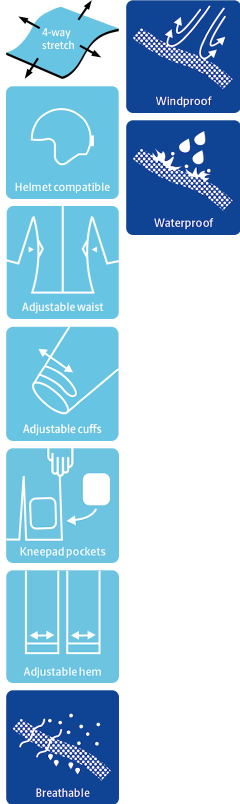

WINTER HI-VIS

BREATHABLE COVERALL IN STRETCH QUALITY

4WS-5033

Breathable, wind and waterproof with taped stretch seams

Waterproof: ≥ 20.000 MM
Breathability: 8.000g/m²/24h

Colours and sizes

53 Saturn Yerflow / Black XS - 6XL

Care instructions

Do not use any softeners
Do not use bleach
Wash with similar colours
Ensure the zipper is fastened
Dry inside out

GB

Breathable Winter Coverall in stretch quality

100% Polyester Stretch with PU Membrane, 250 g/m²
Lining: 100% Polyester with 140 g/m² PES padding

- Large hood which fits over helmets
- Detachable hood with zipper and elastic drawstring
- Hidden two-way zipper with velcro closure
- Knitted storm cuffs in sleeves
- Sleeves and ankles with velcro adjustments
- Elasticated lower back
- Underarm zipper for ventilation
- Belt straps and belt
- Two chest pockets with velcro
- Two side pockets with velcro
- Two back pockets with velcro
- Tool pocket on right thigh
- Reinforcement on knees
- Snow gaiter