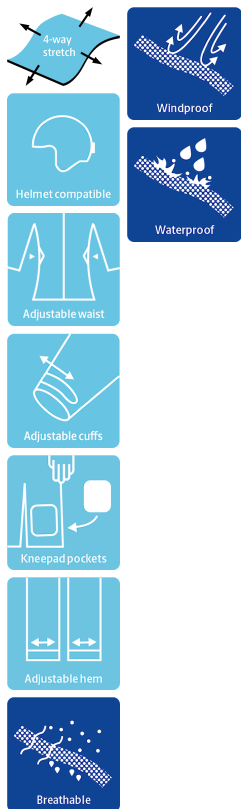

WINTER HI-VIS

BREATHABLE COVERALL IN STRETCH QUALITY

4WS-5033

Breathable, wind and waterproof with taped stretch seams

Waterproof: ≥ 20.000 MM
Breathability: 8.000g/m²/24h

Colours and sizes

53 Saturn Yerflow / Black XS - 6XL

Care instructions

Do not use any softeners
Do not use bleach
Wash with similar colours
Ensure the zipper is fastened
Dry inside out

GB

Breathable Winter Coverall in stretch quality

100% Polyester Stretch with PU Membrane, 250 g/m²
Lining: 100% Polyester with 140 g/m² PES padding

- Large hood which fits over helmets
- Detachable hood with zipper and elastic drawstring
- Hidden two-way zipper with velcro closure
- Knitted storm cuffs in sleeves
- Sleeves and ankles with velcro adjustments
- Elasticated lower back
- Underarm zipper for ventilation
- Belt straps and belt
- Two chest pockets with velcro
- Two side pockets with velcro
- Two back pockets with velcro
- Tool pocket on right thigh
- Reinforcement on knees
- Snow gaiter