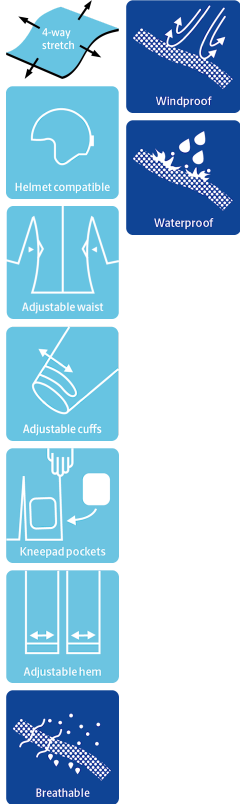

# WINTER HI-VIS

## BREATHABLE COVERALL IN STRETCH QUALITY

4WS-5033

**Breathable, wind and waterproof with taped stretch seams**

Waterproof:  $\geq 20.000$  MM  
Breathability: 8.000g/m<sup>2</sup>/24h

### Colours and sizes

53 Saturn Yerflow / Black XS - 6XL

### Breathable Winter Coverall in stretch quality

100% Polyester Stretch with PU Membrane, 250 g/m<sup>2</sup>  
Lining: 100% Polyester with 140 g/m<sup>2</sup> PES padding

- Large hood which fits over helmets
- Detachable hood with zipper and elastic drawstring
- Hidden two-way zipper with velcro closure
- Knitted storm cuffs in sleeves
- Sleeves and ankles with velcro adjustments
- Elasticated lower back
- Underarm zipper for ventilation
- Belt straps and belt
- Two chest pockets with velcro
- Two side pockets with velcro
- Two back pockets with velcro
- Tool pocket on right thigh
- Reinforcement on knees
- Snow gaiter