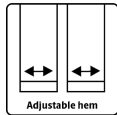

## BREATHABLE COVERALL IN STRETCH QUALITY

4WS-5033

Waterproof, windproof & breathable

4-way stretch

Helmet compatible

Adjustable waist

Adjustable cuffs

Kneepad pockets