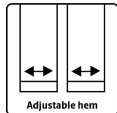

## BREATHABLE COVERALL IN STRETCH QUALITY

4WS-5033

Waterproof, windproof & breathable

4-way stretch

Helmet compatible

Adjustable waist

Adjustable cuffs

Kneepad pockets