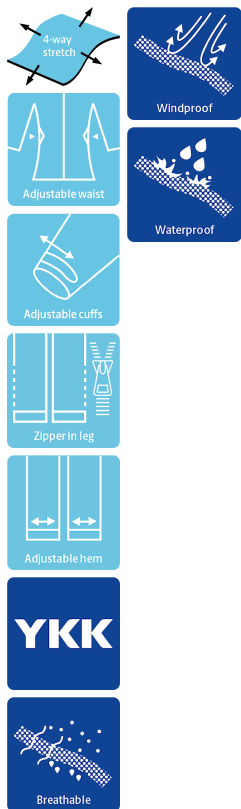

ALLROUND & LEISURE

BREATHABLE COVERALL IN STRETCH QUALITY

4WS-4073

Breathable, waterproof and taped seams

Waterproof: ≥ 20.000 MM
Breathability: 8.000g/m²/24h

Colours and sizes

07 Black

S - 5XL

Care instructions

Do not use any softeners
Do not use bleach
Wash with similar colours
Ensure the zipper is fastened
Dry inside out

GB

Winter Coverall in stretchable quality

100% Polyester Stretch with PU Membrane, 250 g/m²
Lining: 100% Polyester with 140 g/m² padding

- Hidden two-way YKK zipper with velcro closure
- Sleeves and ankles with velcro adjustments
- Drawstring at waist
- Fixed hood with drawstring
- Two side pockets with zipper
- Elastic storm cuffs in sleeves
- Two pockets on thighs with zipper
- One inside chest pocket
- Reinforcement on knees
- Zipper (46 cm, size L) at the ankles
- Reflective details