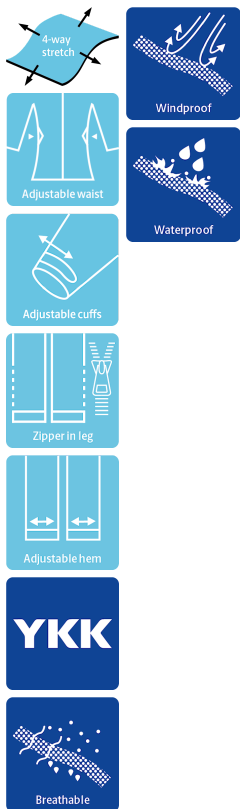

ALLROUND & LEISURE

BREATHABLE COVERALL IN STRETCH QUALITY

4WS-4073

Breathable, waterproof and taped seams

Waterproof: ≥ 20.000 MM
Breathability: 8.000g/m²/24h

Colours and sizes

07 Black

S - 5XL

Care instructions

Do not use any softeners
Do not use bleach
Wash with similar colours
Ensure the zipper is fastened
Dry inside out

GB

Winter Coverall in stretchable quality

100% Polyester Stretch with PU Membrane, 250 g/m²
Lining: 100% Polyester with 140 g/m² padding

- Hidden two-way YKK zipper with velcro closure
- Sleeves and ankles with velcro adjustments
- Drawstring at waist
- Fixed hood with drawstring
- Two side pockets with zipper
- Elastic storm cuffs in sleeves
- Two pockets on thighs with zipper
- One inside chest pocket
- Reinforcement on knees
- Zipper (46 cm, size L) at the ankles
- Reflective details