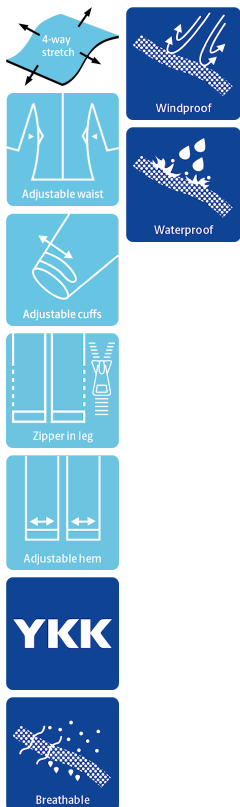

## BREATHABLE COVERALL IN STRETCH QUALITY

4WS-4073

### Breathable, waterproof and taped seams

Waterproof:  $\geq 20.000$  MM  
Breathability: 8.000g/m<sup>2</sup>/24h

### Colours and sizes

07 Black

S - 5XL