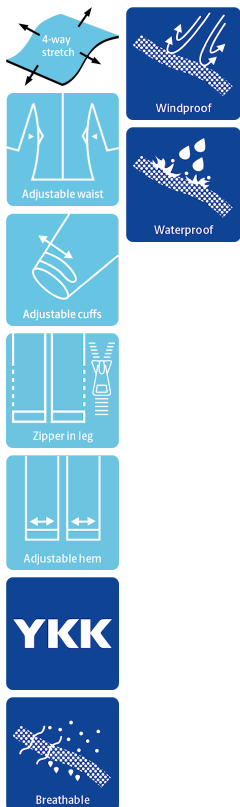

ALLROUND & LEISURE

BREATHABLE COVERALL IN STRETCH QUALITY

4WS-4073

Breathable, waterproof and taped seams

Waterproof: ≥ 20.000 MM
Breathability: 8.000g/m²/24h

Colours and sizes

07 Black

S - 5XL

Care instructions

Do not use any softeners
Do not use bleach
Wash with similar colours
Ensure the zipper is fastened
Dry inside out

GB

Winter Coverall in stretchable quality

100% Polyester Stretch with PU Membrane, 250 g/m²
Lining: 100% Polyester with 140 g/m² padding

- Hidden two-way YKK zipper with velcro closure
- Sleeves and ankles with velcro adjustments
- Drawstring at waist
- Fixed hood with drawstring
- Two side pockets with zipper
- Elastic storm cuffs in sleeves
- Two pockets on thighs with zipper
- One inside chest pocket
- Reinforcement on knees
- Zipper (46 cm, size L) at the ankles
- Reflective details