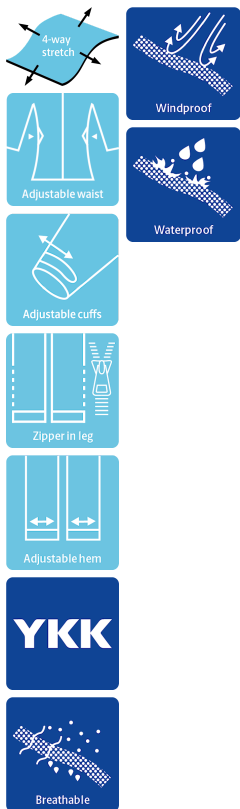

## BREATHABLE COVERALL IN STRETCH QUALITY

4WS-4073

### Breathable, waterproof and taped seams

Waterproof:  $\geq 20.000$  MM  
Breathability: 8.000g/m<sup>2</sup>/24h

### Colours and sizes

07 Black

S - 5XL