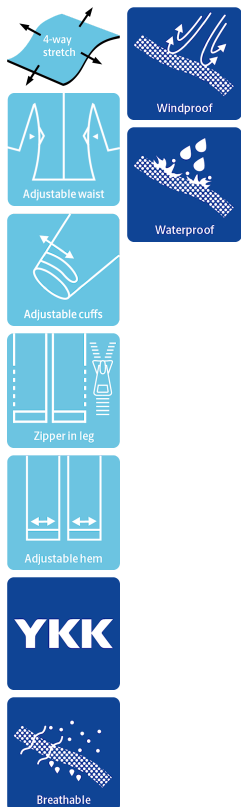

## BREATHABLE COVERALL IN STRETCH QUALITY

4WS-4073

### Breathable, waterproof and taped seams

Waterproof:  $\geq 20.000$  MM  
Breathability: 8.000g/m<sup>2</sup>/24h

### Colours and sizes

07 Black

S - 5XL

#### Winter Coverall in stretchable quality

100% Polyester Stretch with PU Membrane, 250 g/m<sup>2</sup>  
Lining: 100% Polyester with 140 g/m<sup>2</sup> padding

- Hidden two-way YKK zipper with velcro closure
- Sleeves and ankles with velcro adjustments
- Drawstring at waist
- Fixed hood with drawstring
- Two side pockets with zipper
- Elastic storm cuffs in sleeves
- Two pockets on thighs with zipper
- One inside chest pocket
- Reinforcement on knees
- Zipper (46 cm, size L) at the ankles
- Reflective details