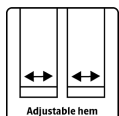

## BREATHABLE COVERALL IN STRETCH QUALITY

4WS-4073

Waterproof, windproof & breathable

4-way stretch

Adjustable waist

Adjustable cuffs

Zipper at leg

Adjustable hem